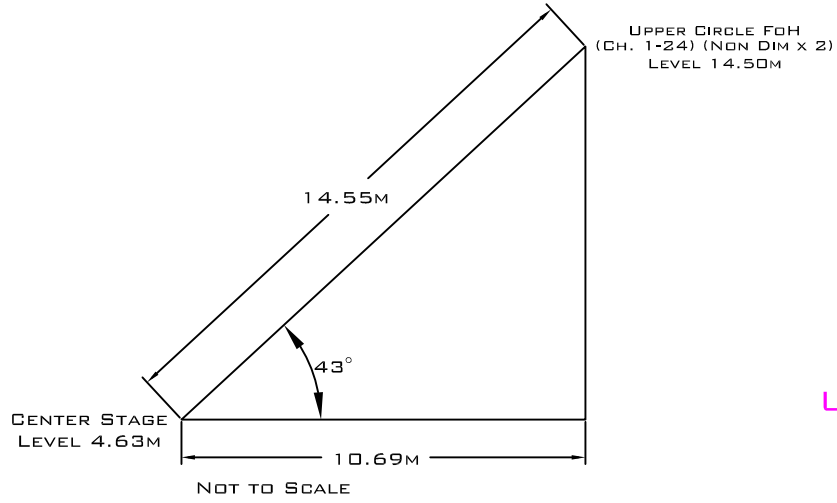

UPPER CIRCLE FOH
(CH. 1-24) (NON DIM x 2)

COL

COL

COL

COL

UPPER CIRCLE FOH
(CH. 29-32)
(NON DIM x 1)

UPPER CIRCLE FOH
(CH. 25-28)
(NON DIM x 1)

COL

COL

BALCONY BAR & BOOM
(CH. 41-48)
(NON DIM x 2)

BALCONY BAR & BOOM
(CH. 33-40)
(NON DIM x 2)

OPTIONAL STAGE EXTENSION

CENTER STAGE
LEVEL 4.63M

Lx1 (CH. 49-60)

SAFETY CURTAIN
CONTROL

Lx2 (CH. 61-72)

Lx3 (CH. 73-84)

Lx4 (CH. 85-96)

Lx5 (CH. 97-108)

SCENE DOCK
/ FOH

SR SIDE BAR 1
SR SIDE BAR 2
POWER SUPPLY
& CONTROL

POWER SUPPLY
& CONTROL

POWER SUPPLY
& CONTROL

SL SIDE BAR 1
SL SIDE BAR 2

POWER SUPPLY
& CONTROL

GREEN ROOM /
DRESSING ROOMS

POWER SUPPLY
& CONTROL

SCENE DOCK /
ORCHESTRA PIT

A3 SCALE 1:50

THEATRE ROYAL LX