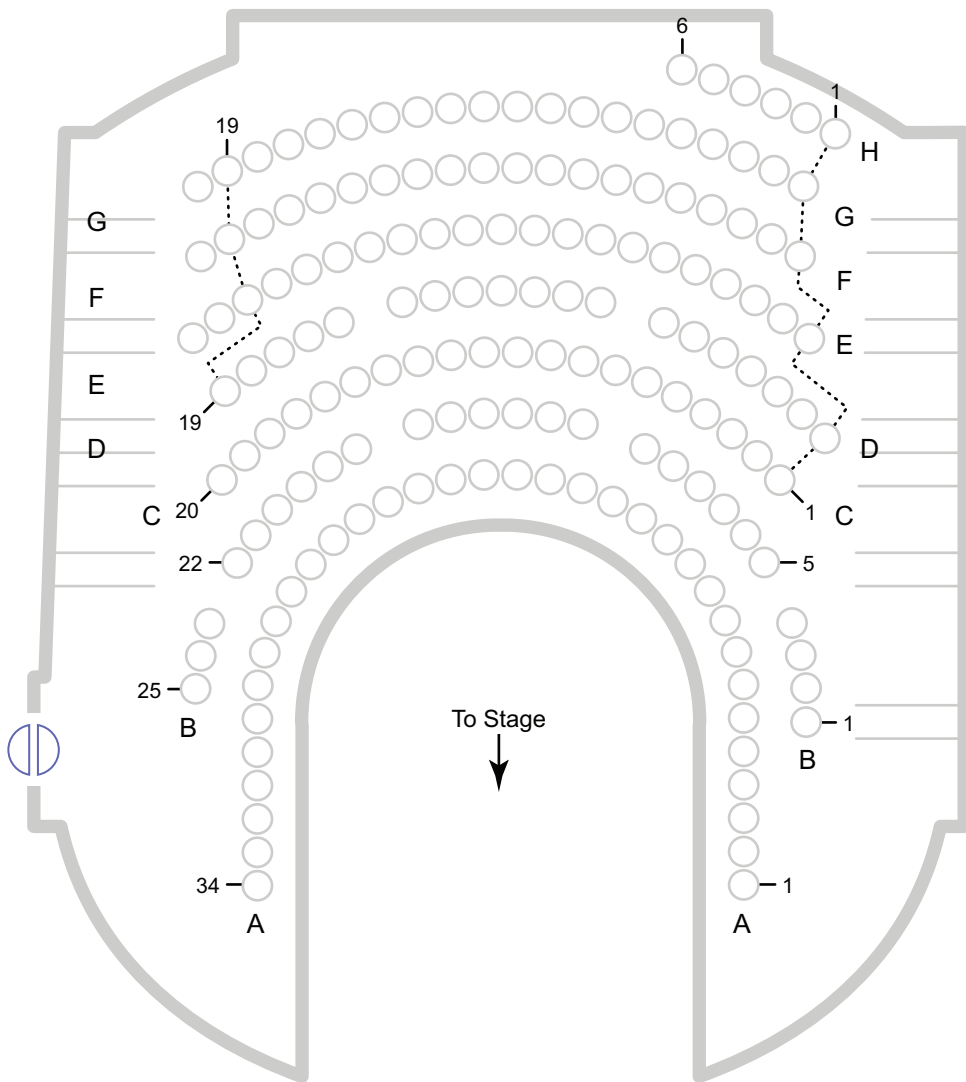

THEATRE ROYAL WATERFORD

DRESS CIRCLE

KEY  Exit